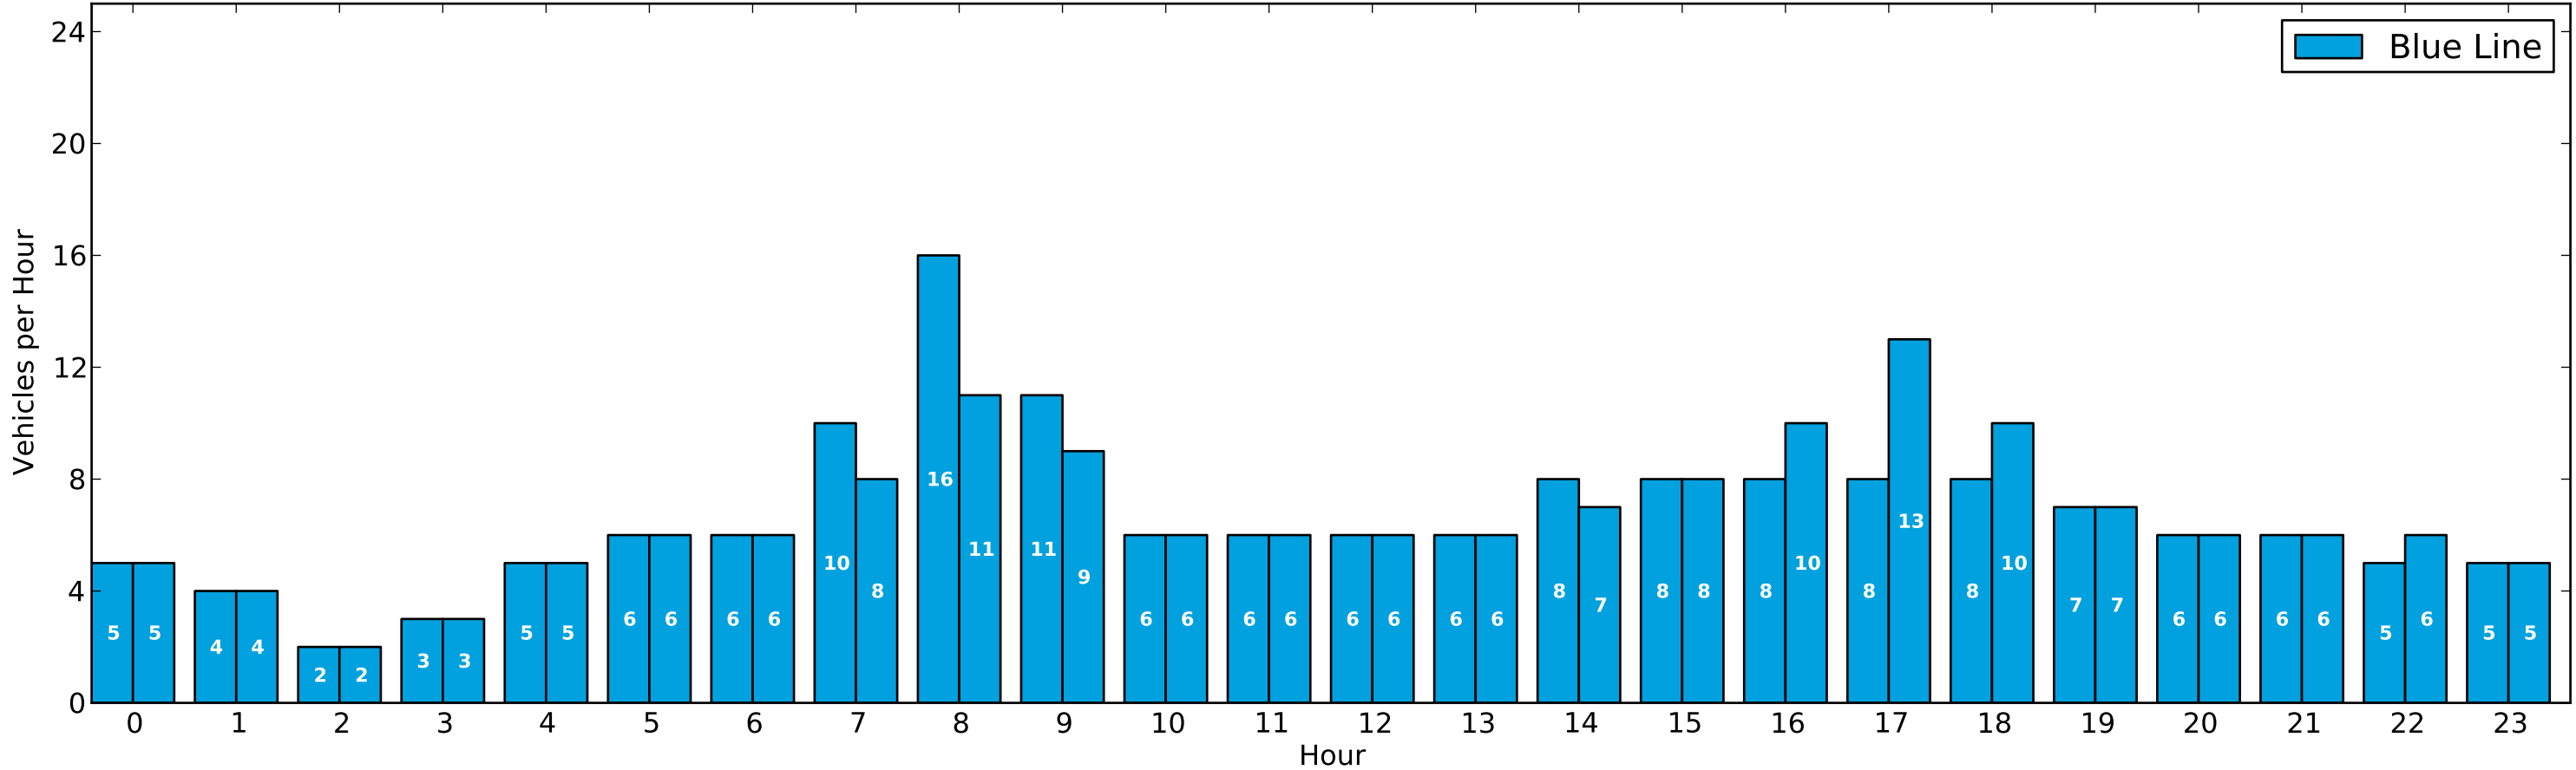

Service at Clark/Lake on 2011-05-09

Direction 0 is: UIC, Forest Park
Direction 1 is: Jefferson Park, O'Hare