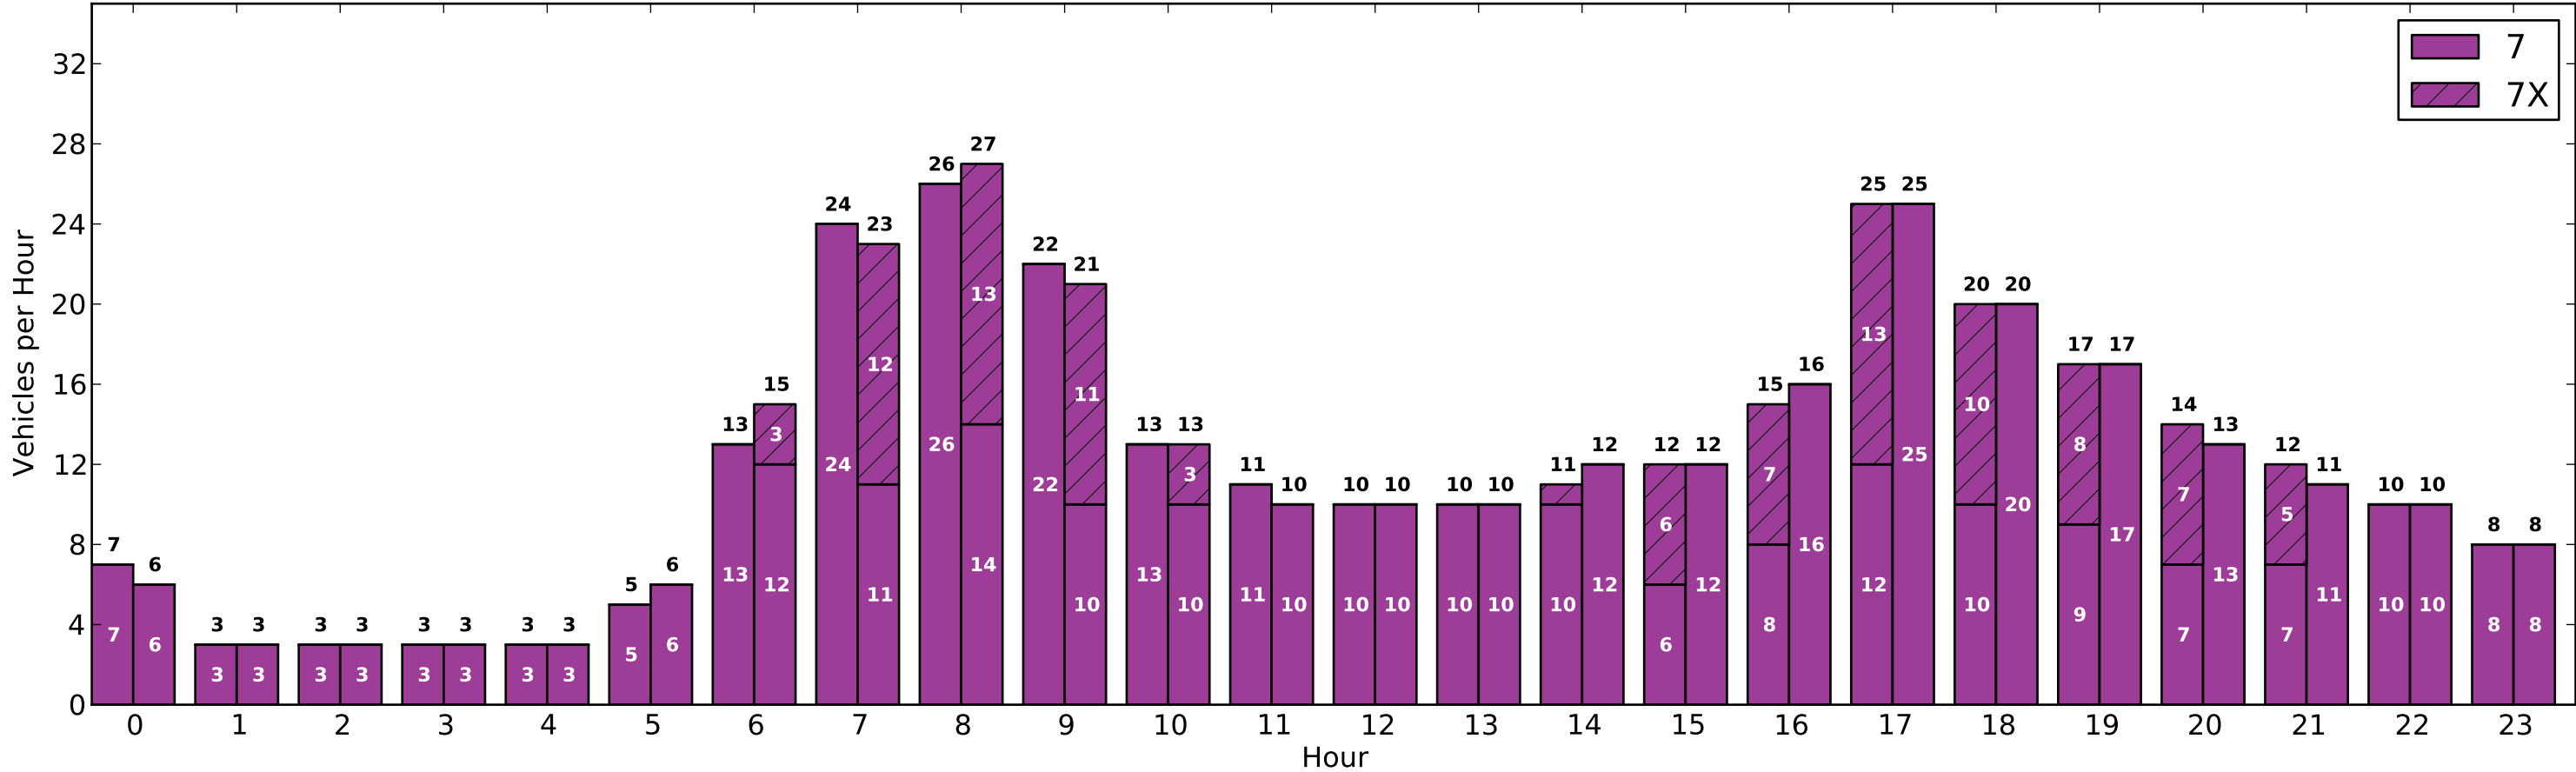

Service at Grand Central - 42 St on 2011-05-09

Direction 0 is: To MAIN STREET FLUSHING, To WILLETS POINT SHEA STADIUM
 Direction 1 is: To TIMES SQUARE QUEENS