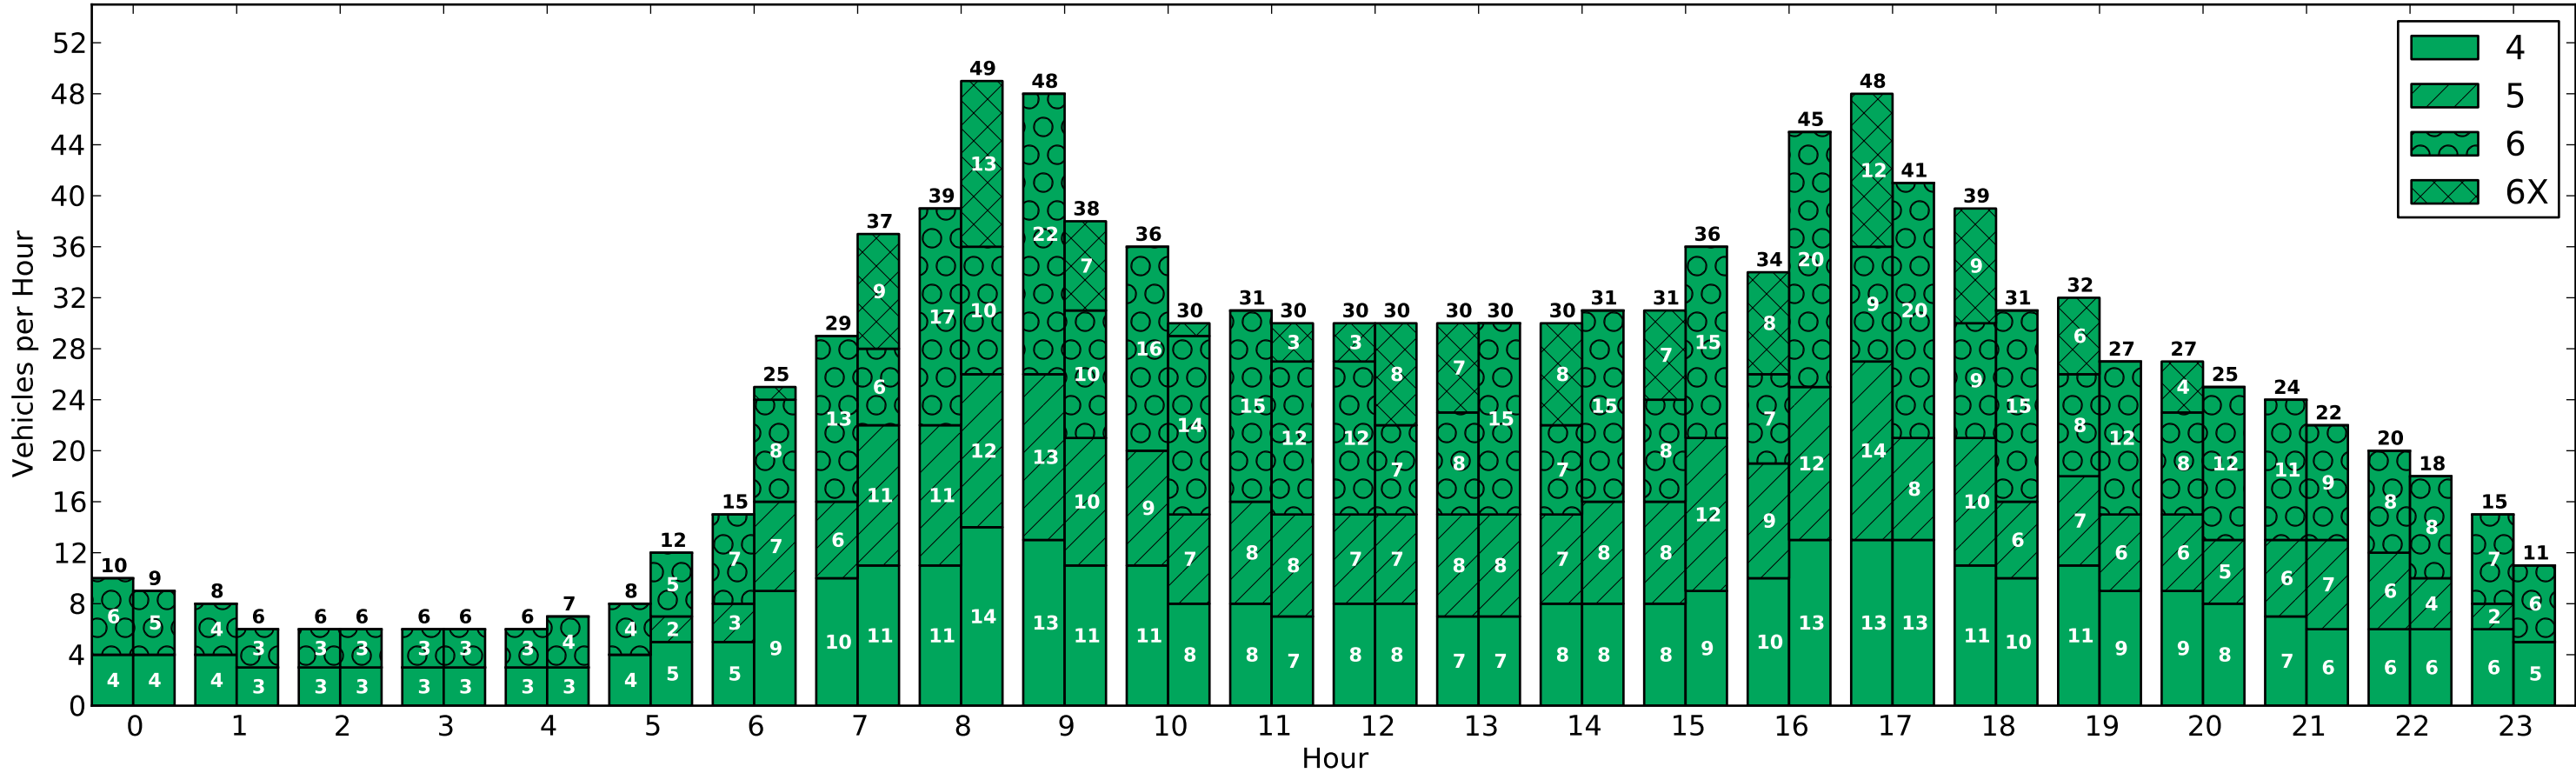

Service at Grand Central - 42 St on 2011-05-09

Direction 0 is: To 138TH ST. THIRD AVENUE, To WOODLAWN-JEROME AVENUE, To BURNSIDE AVENUE, To 177TH ST. PARKCHESTER, To PELHAM BAY PARK, To DYRE AVENUE, To 149TH ST.-G.C.-UPPER LEV, To BEDFORD PARK BOULEVARD, To EAST 238TH STREET, To E 180TH STREET
 Direction 1 is: To FLATBUSH AVENUE, To UTICA AVENUE, To UTICA AVE., To NEW LOTS STATION, To BOWLING GREEN, To BROOKLYN BRIDGE