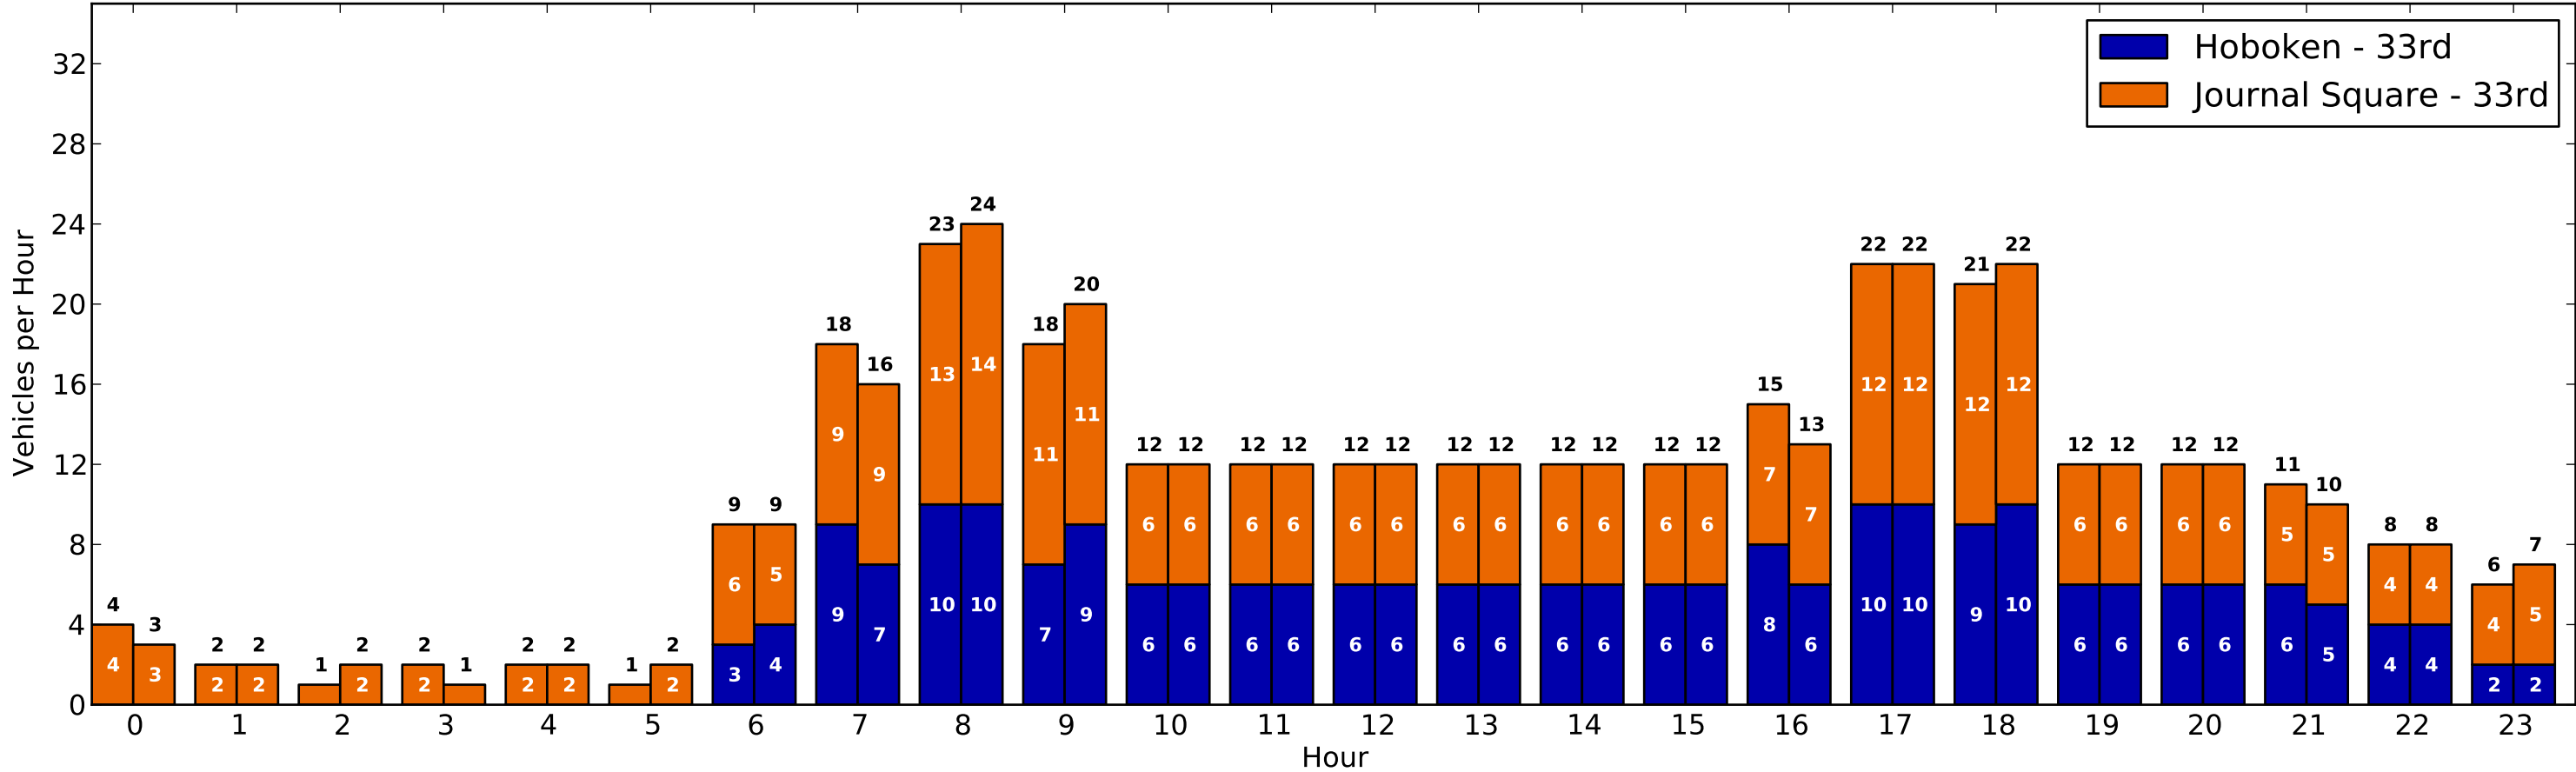

Service at 33rd St on 2011-05-09

Direction 0 is: Journal Sq, Hoboken
 Direction 1 is: 33rd St