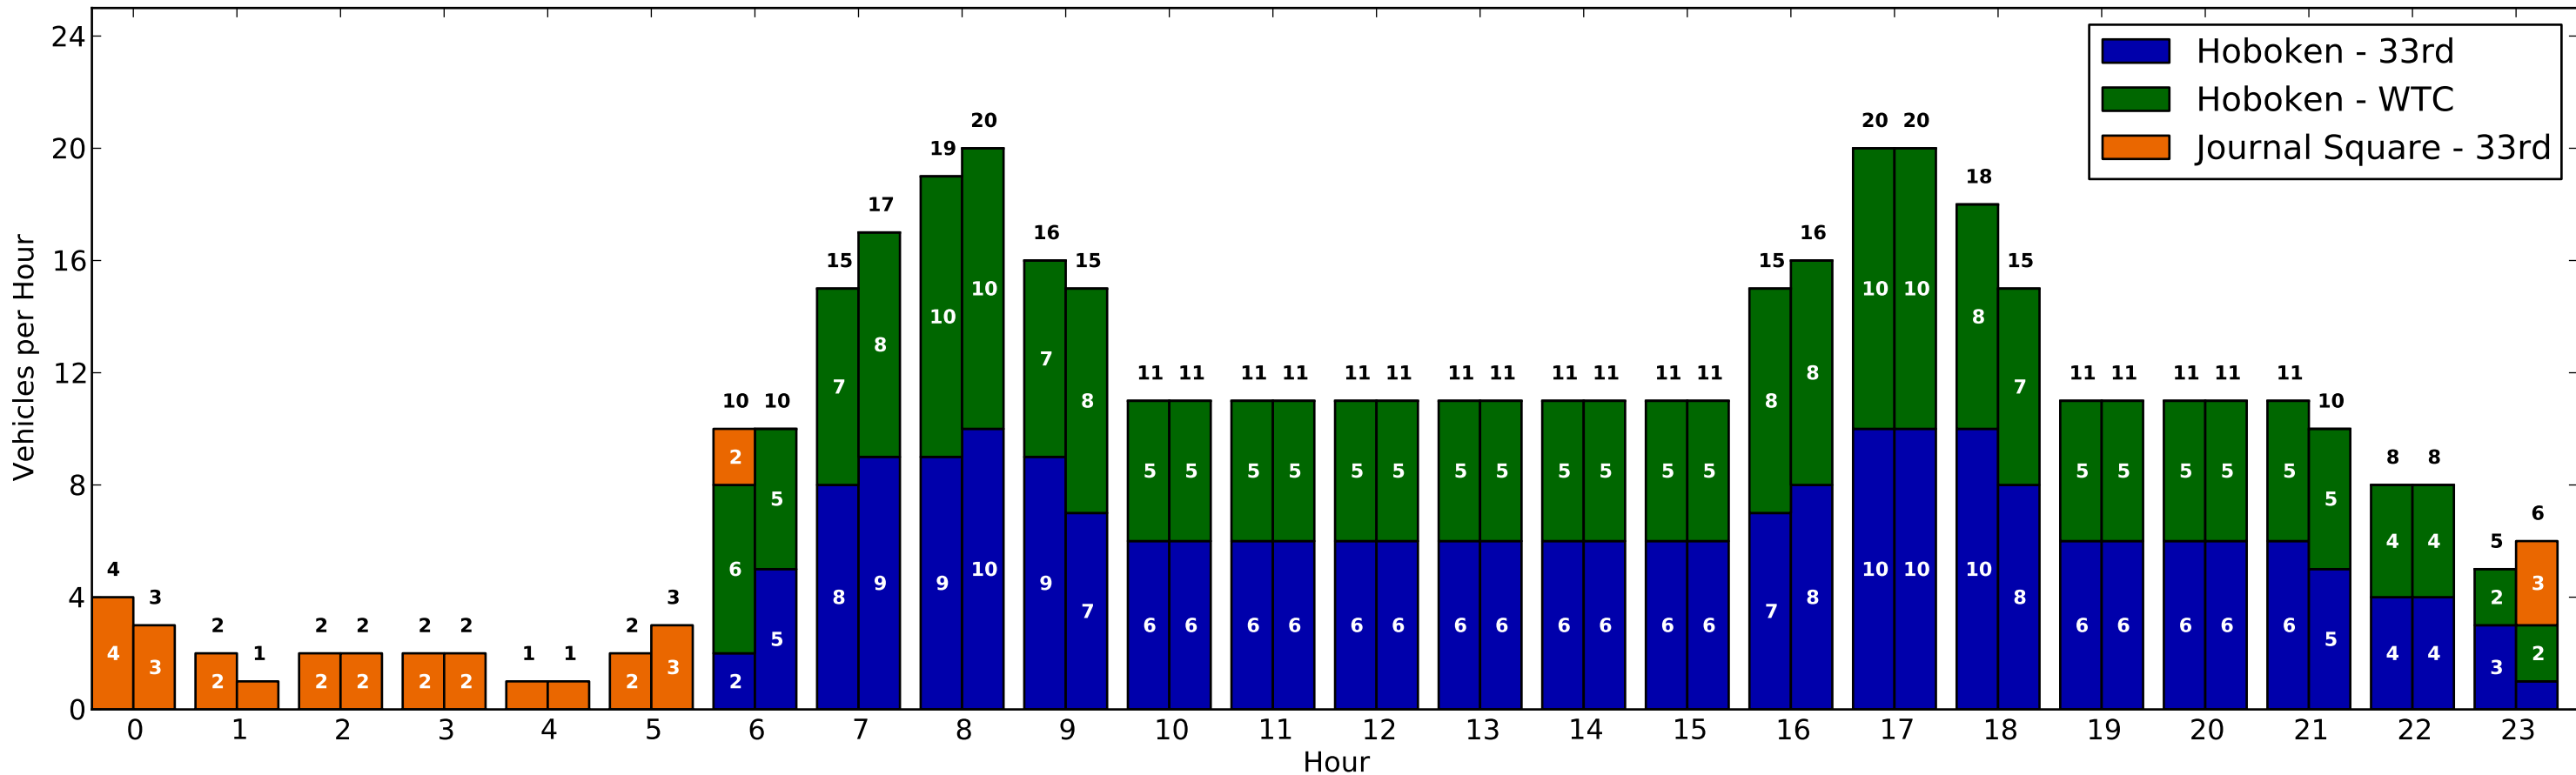

Service at Hoboken on 2011-05-09

Direction 0 is: Journal Sq, Hoboken
 Direction 1 is: 33rd St, World Trade Ctr