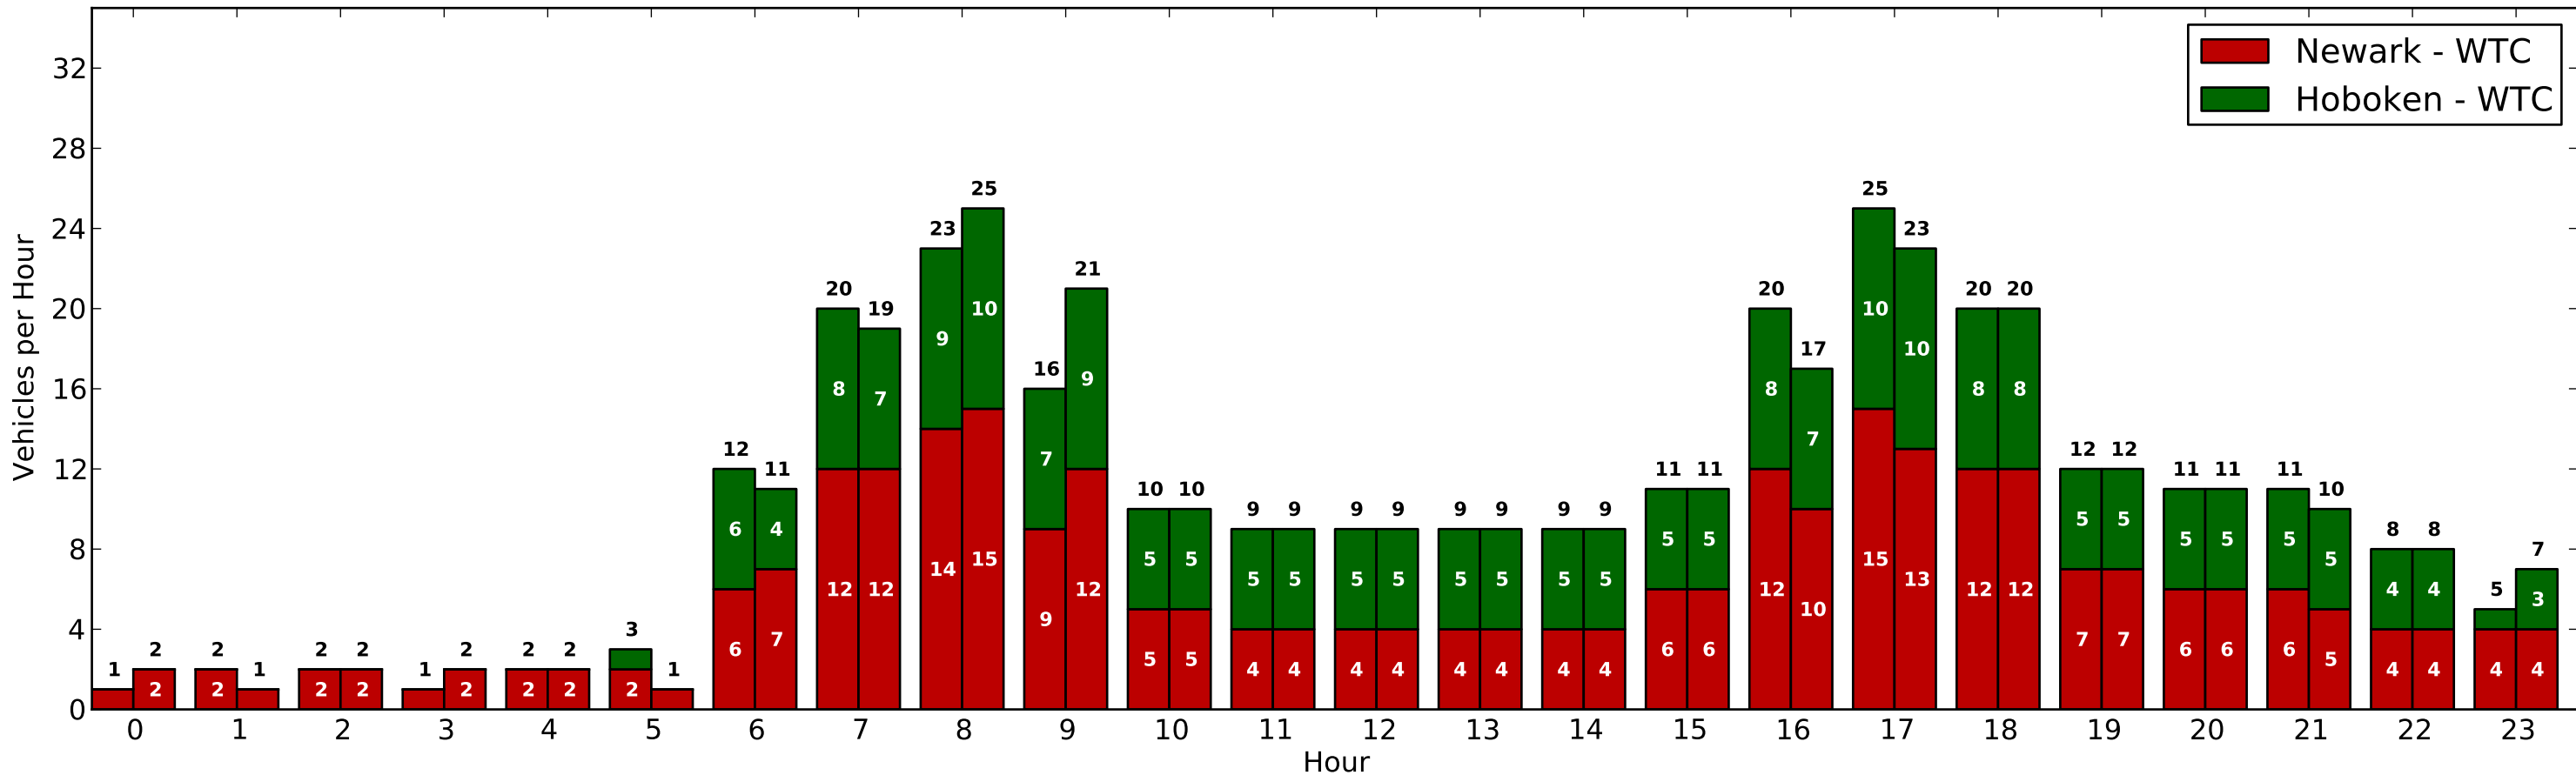

Service at World Trade Ctr on 2011-05-09

Direction 0 is: Newark, Hoboken
 Direction 1 is: World Trade Ctr