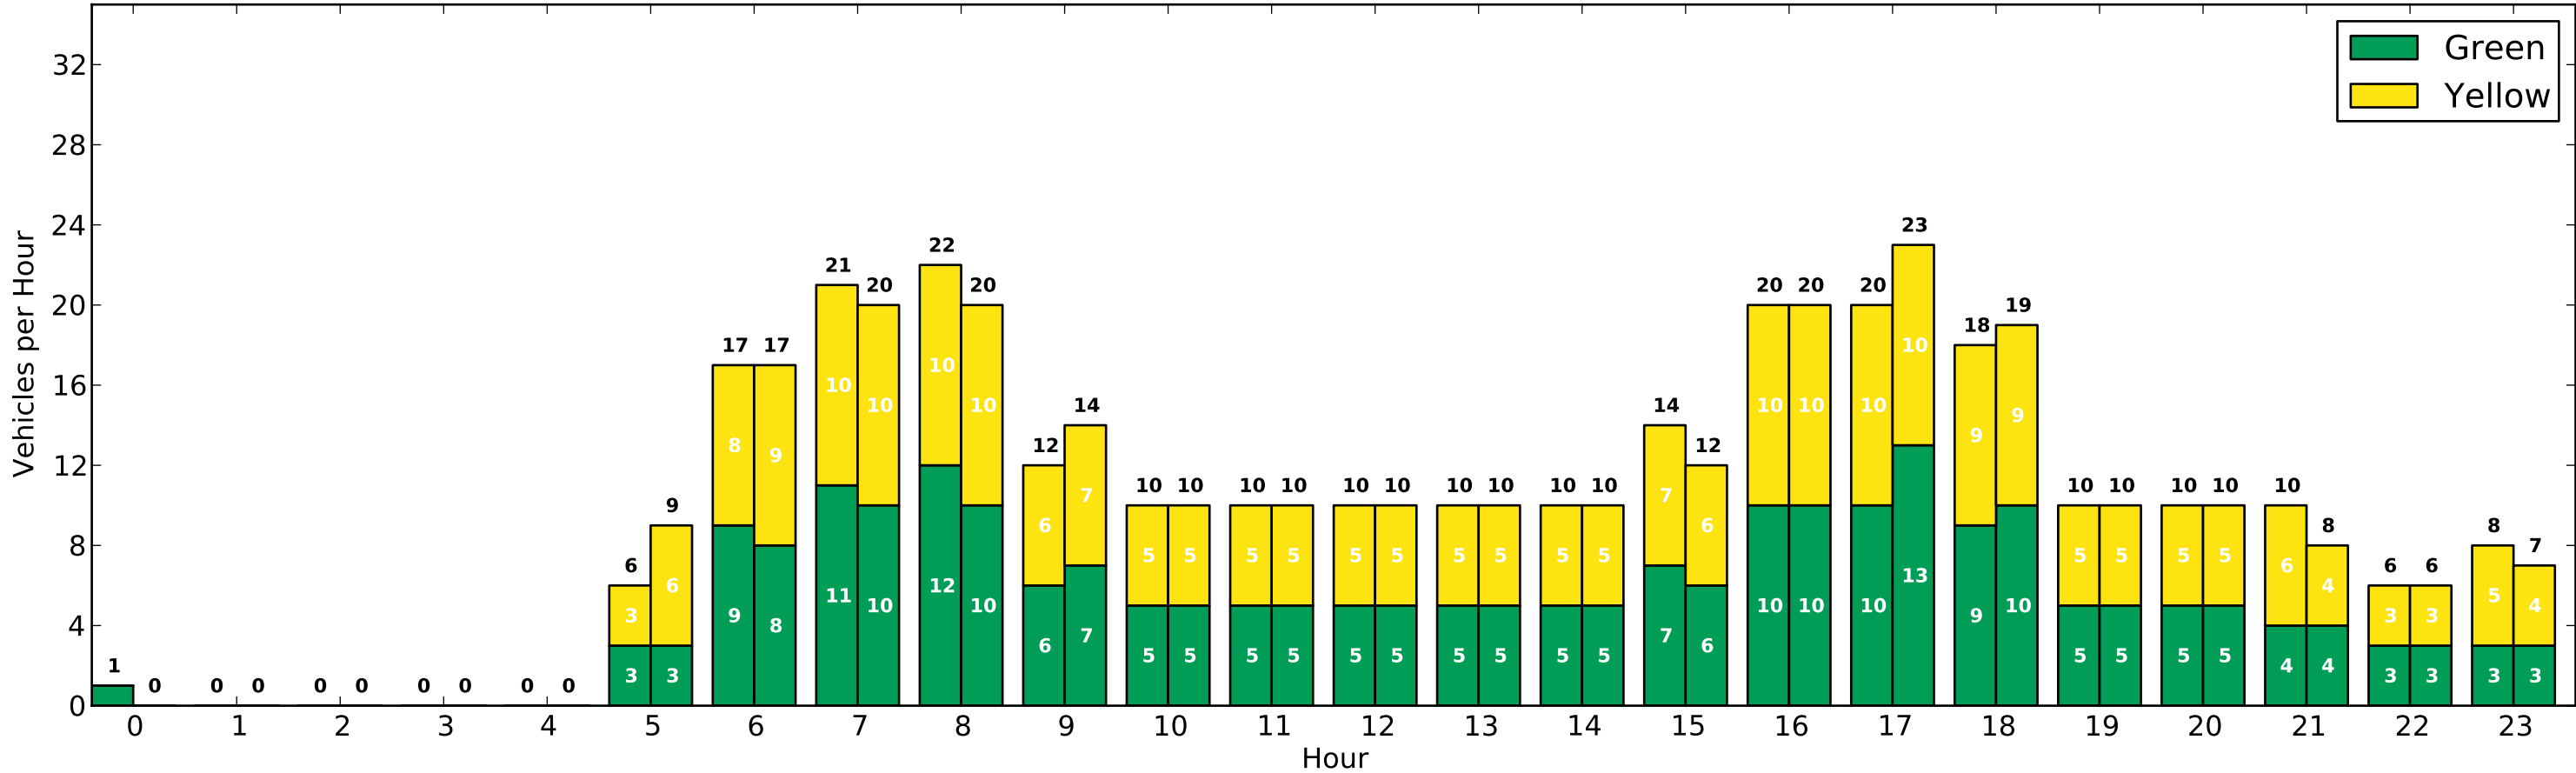

# Service at GALLERY PLACE CHINATOWN METRO STATION on 2011-05-09

Direction 0 is: MT VERNON SQUARE, FORT TOTTEN, GREENBELT  
 Direction 1 is: BRANCH AVE, HUNTINGTON STATION